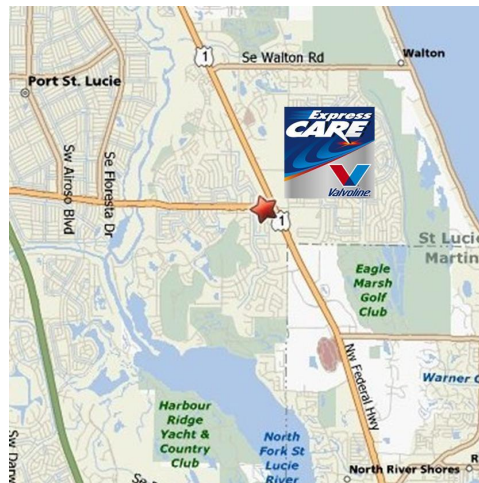

Valvoline Express Care

Full Service Oil Changes, Tire Rotation, Fluid Exchange, Minor Repairs

NOW OPEN AT THREE TREASURE COAST LOCATIONS

- | | | |
|-----------------------|---|--------------|
| Stuart | 1957 S Federal Highway Stuart, FL 34994
On US#1 (Next to Sonny's) | 772.288.2011 |
| Port St. Lucie | 2001 SE Pt St Lucie Blvd Pt St Lucie, FL 34952
On Pt St Lucie Blvd (Just West of US#1) | 772.398.8100 |
| Fort Pierce | 3049 S US #1 Ft. Pierce, FL 34982
Edwards Road & US#1 | 772.466.4700 |

City of Pt St Lucie Employees Receive a 10% Discount on all Services with their City ID !!!

Stuart

Port St. Lucie

Ft. Pierce